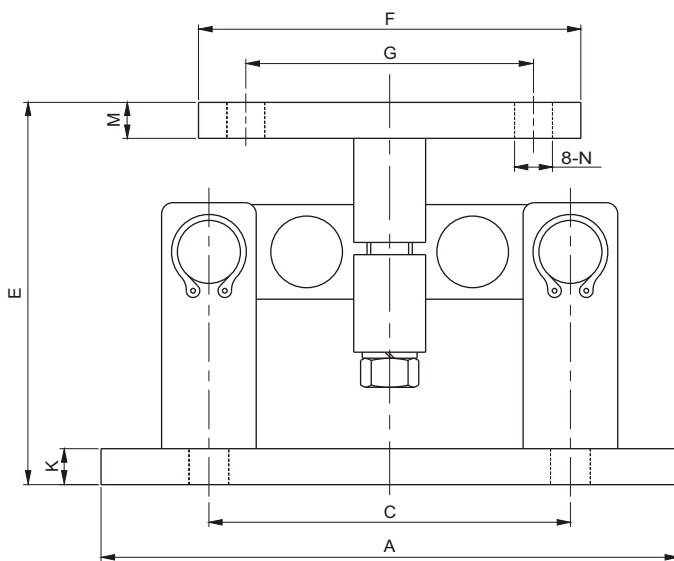

# ▶ KGF-2M

▶ 傳感器稱重模塊

Mount For KGF-2

▶ 材質：合金鋼 不銹鋼

Materials: Alloy Steel StainlessSteel

量程 Capacity klb	尺寸 Size mm											
	A	B	C	D	E	F	G	H	J	K	M	N
1-5	235.0	127.0	159.0	95.0	127.0	102.0	70.0	102.0	70.0	12.7	12.7	14.0
10-25	305.0	203.0	191.0	152.0	200.0	203.0	152.0	203.0	152.0	19.0	19.0	20.0
50-75	413.0	305.0	292.0	241.0	237.0	229.0	165.0	229.0	165.0	25.4	25.4	20.0