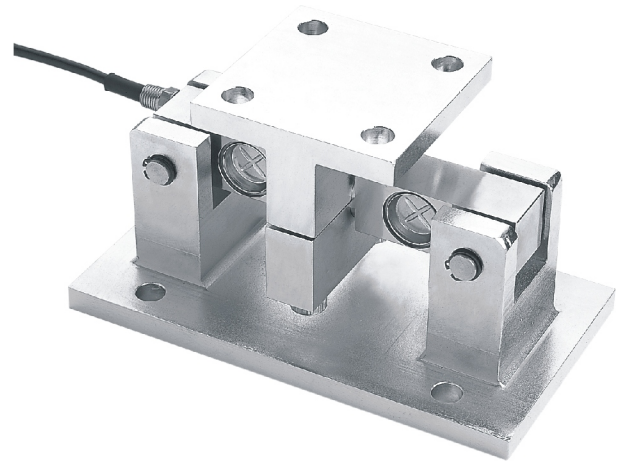

# ▶ KGF-2M

▶ 傳感器稱重模塊

Mount For KGF-2

▶ 材質：合金鋼 不銹鋼

Materials: Alloy Steel StainlessSteel

量程 Capacity klb	尺寸 Size mm											
	A	B	C	D	E	F	G	H	J	K	M	N
1-5	235.0	127.0	159.0	95.0	127.0	102.0	70.0	102.0	70.0	12.7	12.7	14.0
10-25	305.0	203.0	191.0	152.0	200.0	203.0	152.0	203.0	152.0	19.0	19.0	20.0
50-75	413.0	305.0	292.0	241.0	237.0	229.0	165.0	229.0	165.0	25.4	25.4	20.0