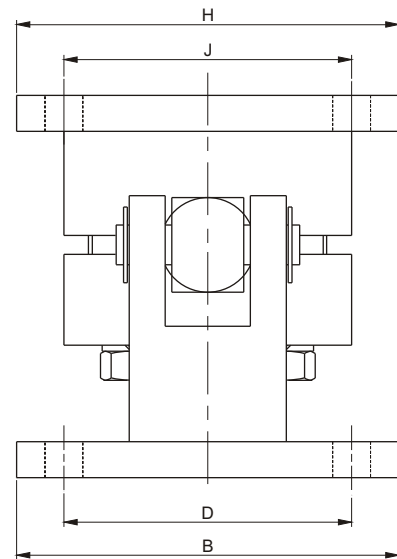

# ▶ KGF-2M

▶ 傳感器稱重模塊

Mount For KGF-2

▶ 材質：合金鋼 不銹鋼

Materials: Alloy Steel StainlessSteel

量程 Capacity klb	尺寸 Size mm											
	A	B	C	D	E	F	G	H	J	K	M	N
1-5	235.0	127.0	159.0	95.0	127.0	102.0	70.0	102.0	70.0	12.7	12.7	14.0
10-25	305.0	203.0	191.0	152.0	200.0	203.0	152.0	203.0	152.0	19.0	19.0	20.0
50-75	413.0	305.0	292.0	241.0	237.0	229.0	165.0	229.0	165.0	25.4	25.4	20.0