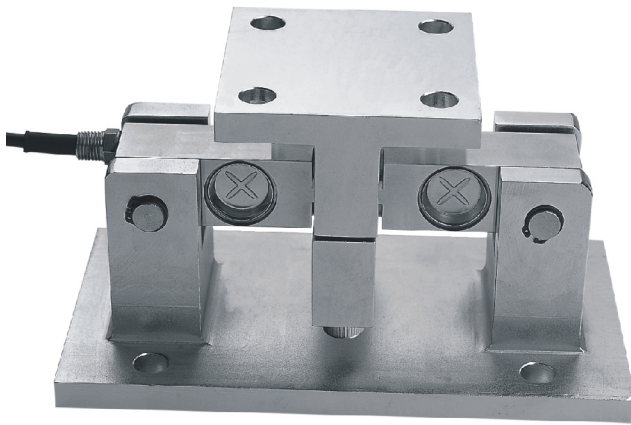

# ▶ KGF-2M

▶ 傳感器稱重模塊

Mount For KGF-2

▶ 材質：合金鋼 不銹鋼

Materials: Alloy Steel StainlessSteel

量程 Capacity klb	尺寸 Size mm											
	A	B	C	D	E	F	G	H	J	K	M	N
1-5	235.0	127.0	159.0	95.0	127.0	102.0	70.0	102.0	70.0	12.7	12.7	14.0
10-25	305.0	203.0	191.0	152.0	200.0	203.0	152.0	203.0	152.0	19.0	19.0	20.0
50-75	413.0	305.0	292.0	241.0	237.0	229.0	165.0	229.0	165.0	25.4	25.4	20.0