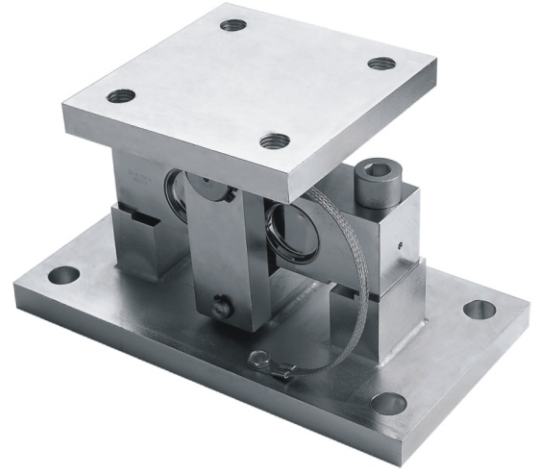

▶ KGF-4M

▶ 傳感器稱重模塊
Mount For KGF-4

▶ 材質：合金鋼 不銹鋼
Materials: Alloy Steel Stainless Steel

量程 Capacity Klb	尺寸 Size mm											
	A	B	C	D	E	F	G	H	I	K	L	M
10-25	240.0	177.4	180.0	25.0	130.0	25.0	190	25.0	130	22.0	19.0	M20
40	380.0	208.0	203.0	31.5	140.0	30.0	320	26.5	150	26.0	25.0	M24
50-75	380.0	221.4	203.0	31.5	140.0	30.0	320	26.5	150	26.0	25.0	M24