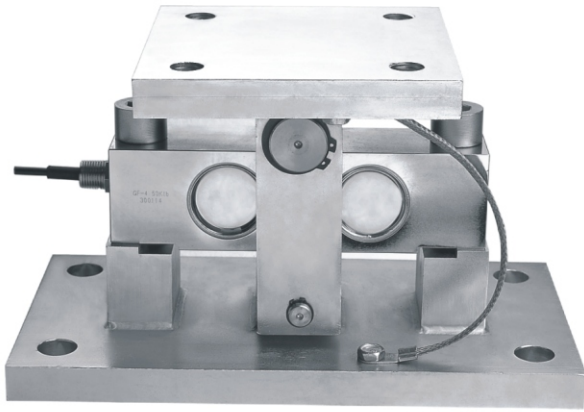

▶ KGF-4M

▶ 傳感器稱重模塊
Mount For KGF-4

▶ 材質：合金鋼 不銹鋼
Materials: Alloy Steel Stainless Steel

量程 Capacity Klb	尺寸 Size mm											
	A	B	C	D	E	F	G	H	I	K	L	M
10-25	240.0	177.4	180.0	25.0	130.0	25.0	190	25.0	130	22.0	19.0	M20
40	380.0	208.0	203.0	31.5	140.0	30.0	320	26.5	150	26.0	25.0	M24
50-75	380.0	221.4	203.0	31.5	140.0	30.0	320	26.5	150	26.0	25.0	M24