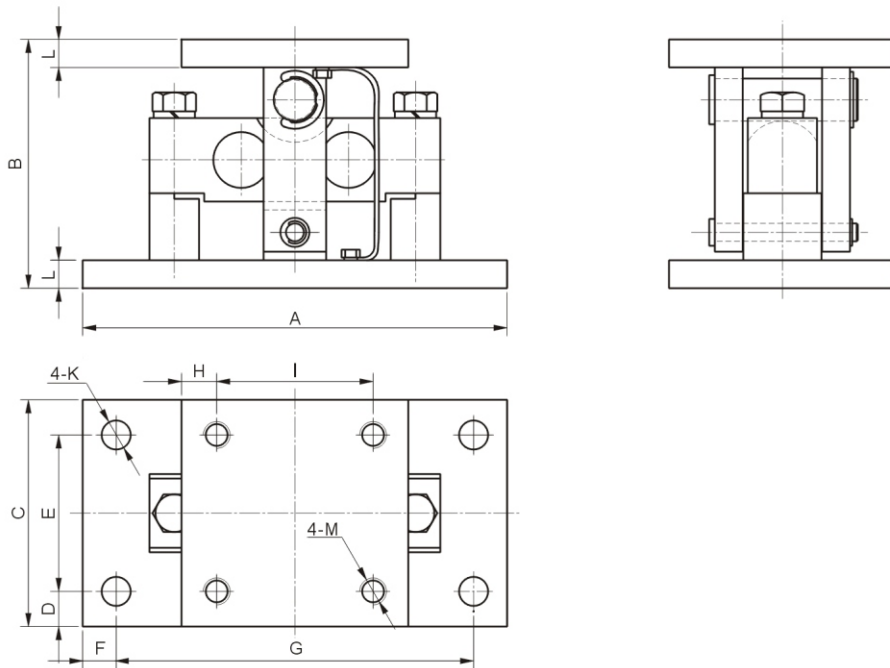

▶ KGF-4M

▶ 傳感器稱重模塊
Mount For KGF-4

▶ 材質：合金鋼 不銹鋼
Materials: Alloy Steel Stainless Steel

量程 Capacity Klb	尺寸 Size mm											
	A	B	C	D	E	F	G	H	I	K	L	M
10-25	240.0	177.4	180.0	25.0	130.0	25.0	190	25.0	130	22.0	19.0	M20
40	380.0	208.0	203.0	31.5	140.0	30.0	320	26.5	150	26.0	25.0	M24
50-75	380.0	221.4	203.0	31.5	140.0	30.0	320	26.5	150	26.0	25.0	M24