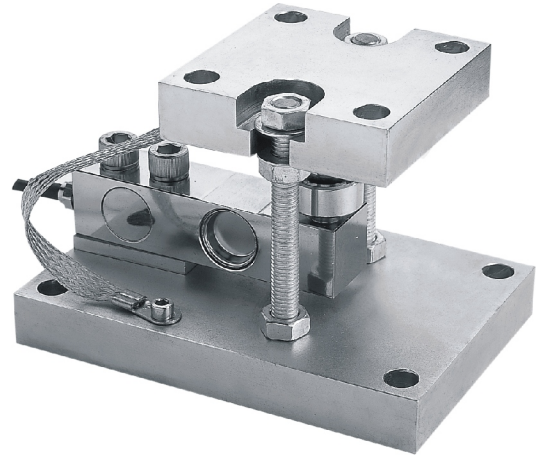

▶ KGX-1 M

▶ 傳感器稱重模塊
Mount For KGX-1

▶ 材質：合金鋼 不銹鋼
Materials: Alloy Steel Stainless Steel

量程 **Capacity:** 50,100,150,200,
250,300,500,750,
1000,2000kg