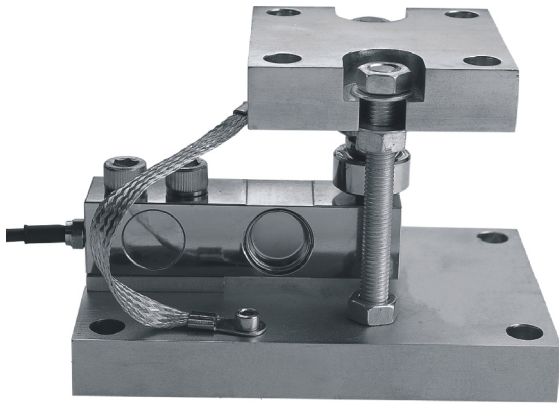

▶ KGX-1 M

▶ 傳感器稱重模塊
Mount For KGX-1

▶ 材質：合金鋼 不銹鋼
Materials: Alloy Steel Stainless Steel

量程 **Capacity:** 50,100,150,200,
250,300,500,750,
1000,2000kg