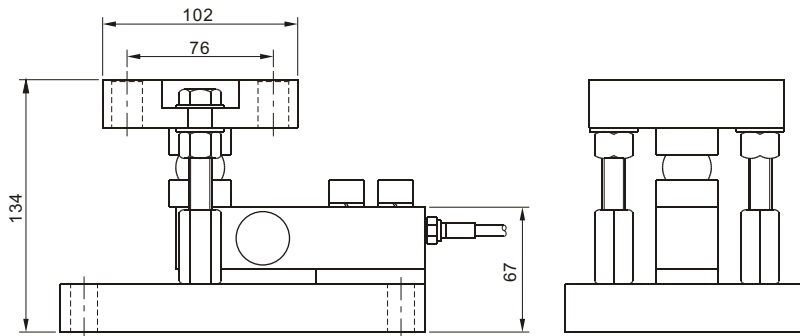

▶ KGX-1 M

▶ 傳感器稱重模塊
Mount For KGX-1

▶ 材質：合金鋼 不銹鋼
Materials: Alloy Steel Stainless Steel

量程 **Capacity:** 50,100,150,200,
250,300,500,750,
1000,2000kg