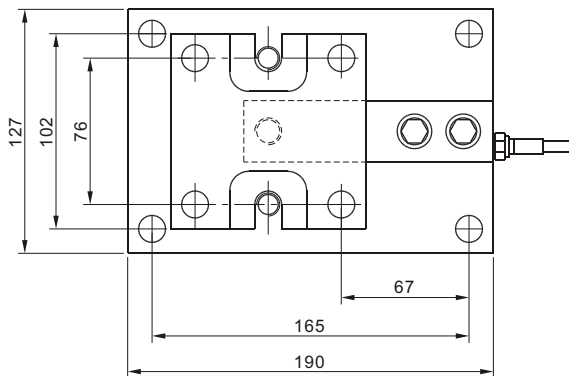

▶ KGX-1 M

▶ 傳感器稱重模塊
Mount For KGX-1

▶ 材質：合金鋼 不銹鋼
Materials: Alloy Steel Stainless Steel

量程 **Capacity:** 50,100,150,200,
250,300,500,750,
1000,2000kg