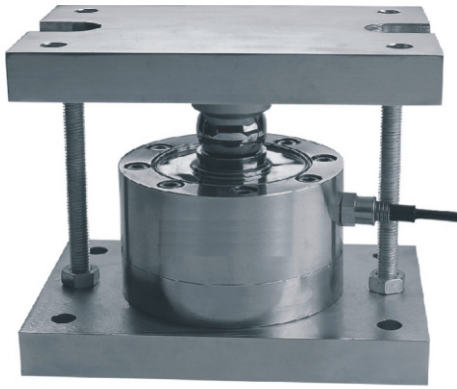

▶ KGY-1 M

▶ 傳感器稱重模塊
Mount For KGY-1

▶ 材質：合金鋼 不銹鋼
Materials: Alloy Steel Stainless Steel

量程 Capacity		尺寸 Size mm								
Klb	t	A	B	C	D	E	F	G	H	J
5-15	2-7.5	116.8	124.0	184.0	13.0	25.0	90.0	17.0	150.0	17.0
25-50	10-25	166.3	142.0	210.0	13.0	25.0	103.0	20.0	170.0	19.5
100	50	190.6	175.0	240.0	13.0	25.0	136.0	35.0	170.0	19.5