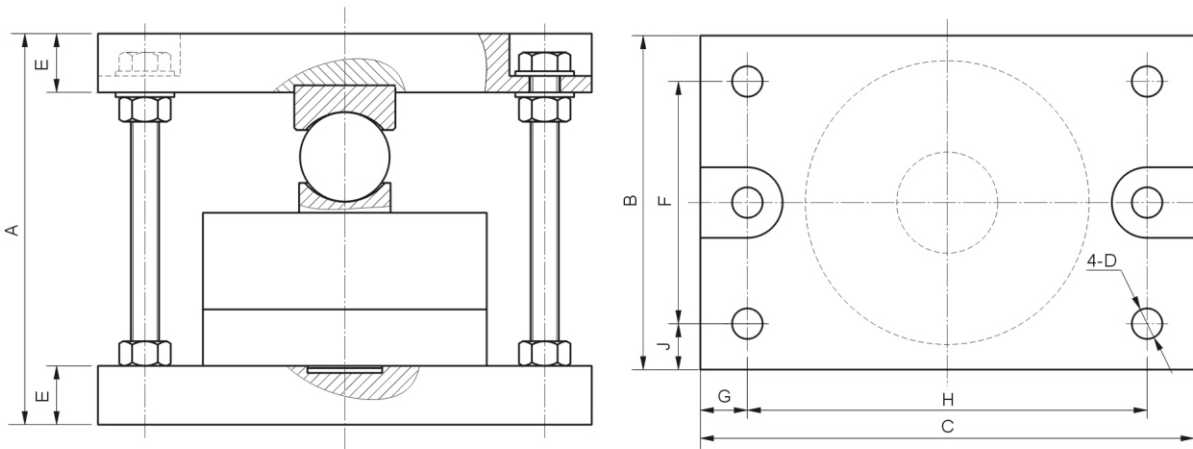

▶ KGY-1 M

▶ 傳感器稱重模塊
Mount For KGY-1

▶ 材質：合金鋼 不銹鋼
Materials: Alloy Steel Stainless Steel

量程 Capacity		尺寸 Size mm								
Klb	t	A	B	C	D	E	F	G	H	J
5-15	2-7.5	116.8	124.0	184.0	13.0	25.0	90.0	17.0	150.0	17.0
25-50	10-25	166.3	142.0	210.0	13.0	25.0	103.0	20.0	170.0	19.5
100	50	190.6	175.0	240.0	13.0	25.0	136.0	35.0	170.0	19.5