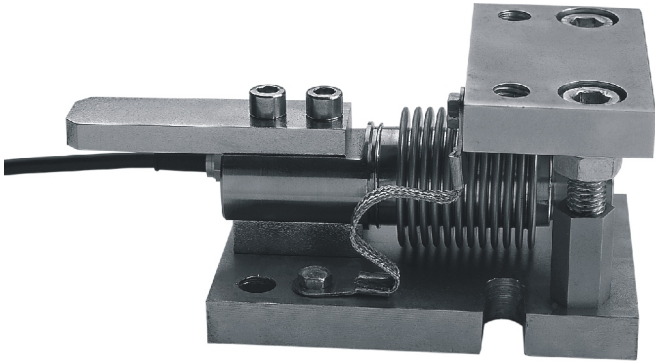

KPE-7M

▶ 傳感器稱重模塊
Mount For KPE-7

▶ 材質：合金鋼 不銹鋼
Materials: Alloy Steel Stainless Steel

量程 **Capacity:** 10,20,30,50,100,200 kg