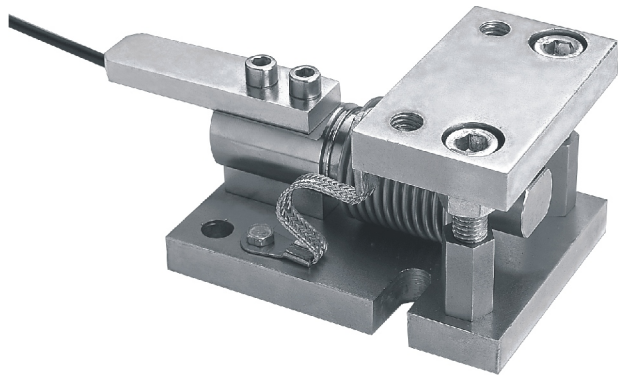

KPE-7M

▶ 傳感器稱重模塊
Mount For KPE-7

▶ 材質：合金鋼 不銹鋼
Materials: Alloy Steel Stainless Steel

量程 **Capacity:** 10,20,30,50,100,200 kg