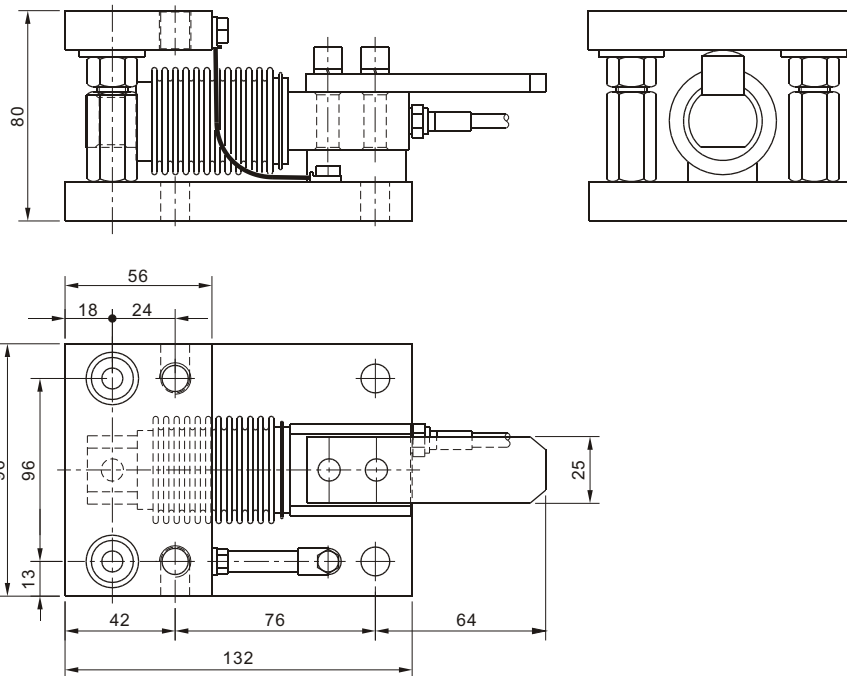

KPE-7M

▶ 傳感器稱重模塊
Mount For KPE-7

▶ 材質：合金鋼 不銹鋼
Materials: Alloy Steel Stainless Steel

量程 **Capacity:** 10,20,30,50,100,200 kg